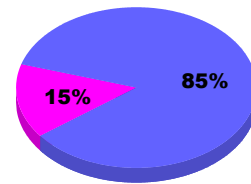

Membership Results
2010-2011

Membership
2009-2010

Month	Net Memb Goal	Actual New Memb	Actual Dropped Memb	Gain/Loss of Memb	Gain/Loss of Memb
Jul/Aug/Sep	10	77	-52	25	-2
Totals	10	77	-52	25	-2

Membership Results 2010-2011

Goal, New, Dropped, Gain/Loss

Comparison of Membership Gain/Loss

Current Year Compared to the Previous Year

Gender Comparison 2010-2011

Jul/Aug/Sep

■ Male ■ Female