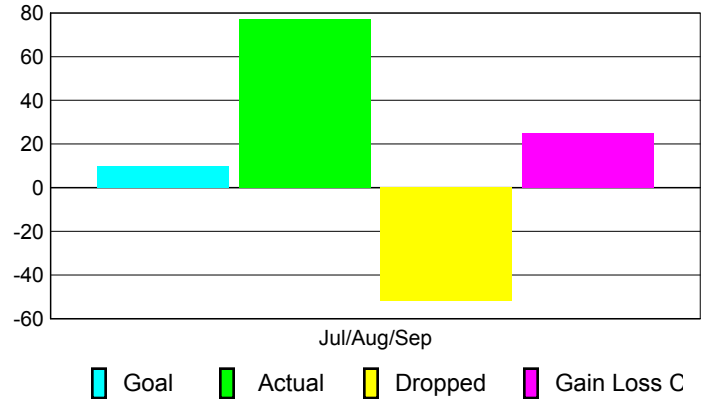

Membership Results 2010-2011

Goal, New, Dropped, Gain/Loss

Comparison of Membership Gain/Loss

Current Year Compared to the Previous Year